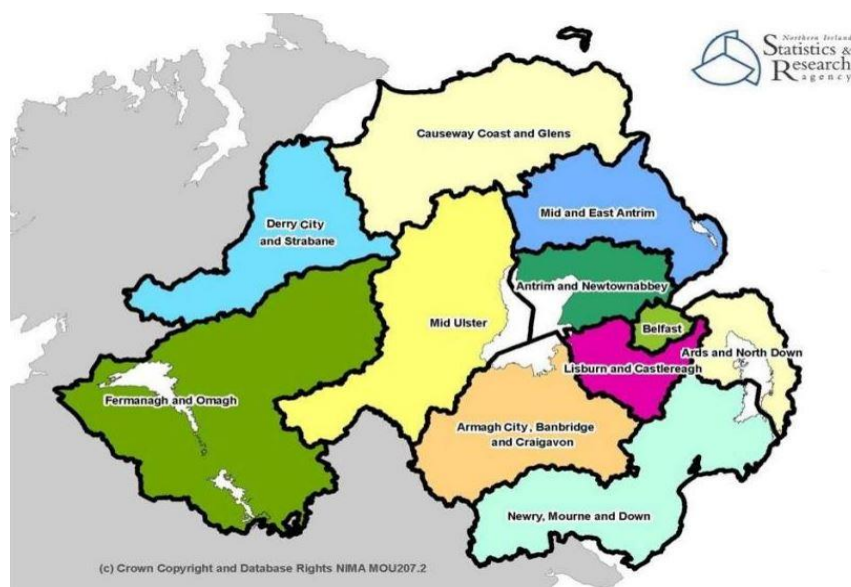

[1 Antrim and Newtownabbey](#)

[2 Ards and North Down](#)

[3 Armagh City, Banbridge and Craigavon](#)

[4 Belfast](#)

[5 Causeway Coast and Glens](#)

[6 Derry City and Strabane](#)

[7 Fermanagh and Omagh](#)

[8 Lisburn and Castlereagh](#)

[9 Mid and East Antrim](#)

[10 Mid Ulster](#)

[11 Newry, Mourne and Down](#)

NS = Nursery School   NU = Nursery Unit   PT = Part-time   FT = Full-time   PS = Primary School (PS that has a NU)

Note: - places available not identified as PT or FT are PT
- to qualify for funded places a provider must enrol at least 8 children in the target group. If not the provider may be required to withdraw from the programme.

<http://www.eani.org.uk/admissions>