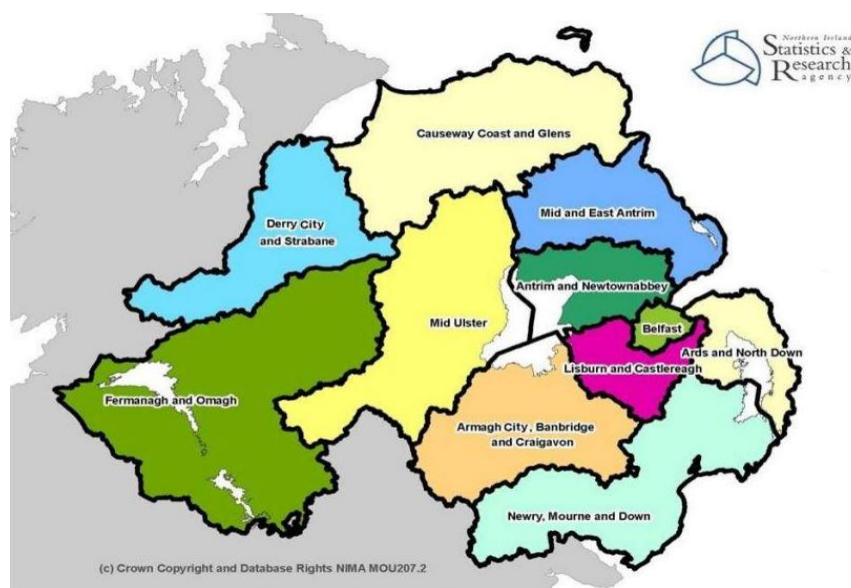

*****A parent of a child born on or between 2 July 2016 and 1 July 2017 can only apply for a funded place in a Nursery School/Unit.***

PRE-SCHOOL EDUCATION

PLACES AVAILABLE AS AT 11 JUNE 2019

Please press Ctrl + click on one of the 11 links below to see the list of providers for that area or scroll down through the document to see the full list of providers which are sorted by Local Government Districts.

[1 Antrim and Newtownabbey](#)

[2 Ards and North Down](#)

[3 Armagh City, Banbridge and Craigavon](#)

[4 Belfast](#)

[5 Causeway Coast and Glens](#)

[6 Derry City and Strabane](#)

[7 Fermanagh and Omagh](#)

[8 Lisburn and Castlereagh](#)

[9 Mid and East Antrim](#)

[10 Mid Ulster](#)

[11 Newry, Mourne and Down](#)

NS = Nursery School

PT = Part-time

FT = Full-time

PG = Playgroup