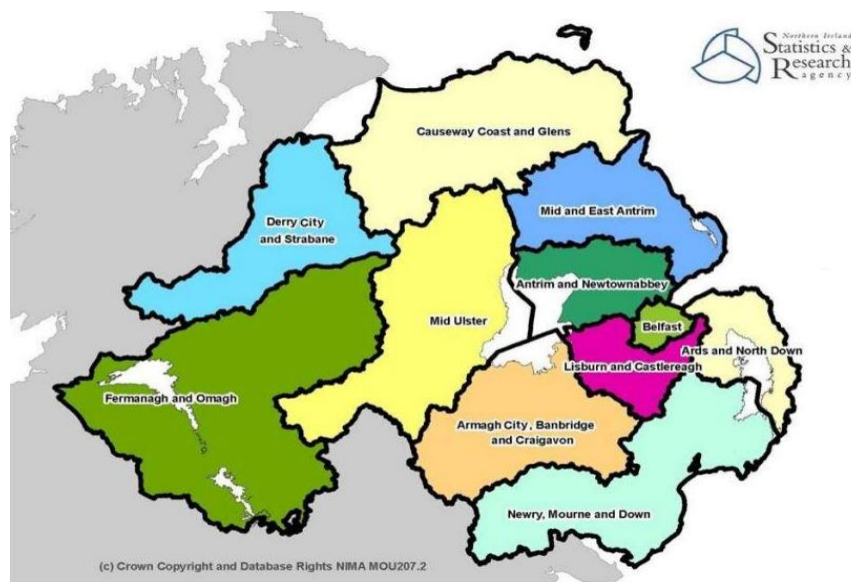

PRE-SCHOOL EDUCATION

FUNDED PLACES AVAILABLE AS AT 28 APRIL 2021

Please press Ctrl + click on one of the 11 links below to see the list of providers for that area or scroll down through the document to see the full list of providers which are sorted by Local Government Districts.

[1 Antrim and Newtownabbey](#)

[2 Ards and North Down](#)

[3 Armagh City, Banbridge and Craigavon](#)

[4 Belfast](#)

[5 Causeway Coast and Glens](#)

[6 Derry City and Strabane](#)

[7 Fermanagh and Omagh](#)

[8 Lisburn and Castlereagh](#)

[9 Mid and East Antrim](#)

[10 Mid Ulster](#)

[11 Newry, Mourne and Down](#)